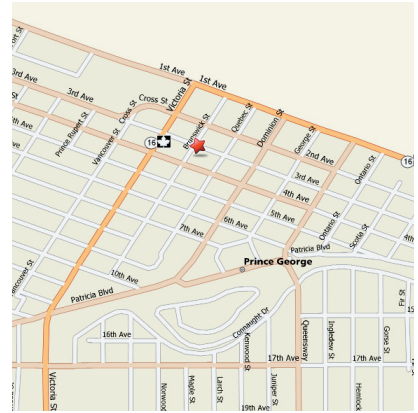

How to find us at The Northern.

MAIN STORE: bikes, hardware, furniture and everything else under the sun!

LOCATION

1386 Third Avenue,
Prince George, BC Canada
V2L 3E9

CONTACT

BC Toll Free: 1 800 661-3885
Tel (local): [250] 563-7161
Fax: [250] 563-1699

APPLIANCE STORE & SERVICE CENTRE:

LOCATION

Corner of 1st Avenue & Queensway,
Prince George, BC Canada

CONTACT

BC Toll Free: 1 800 661-3885
Tel (local): [250] 563-7161
Fax: [250] 563-1699